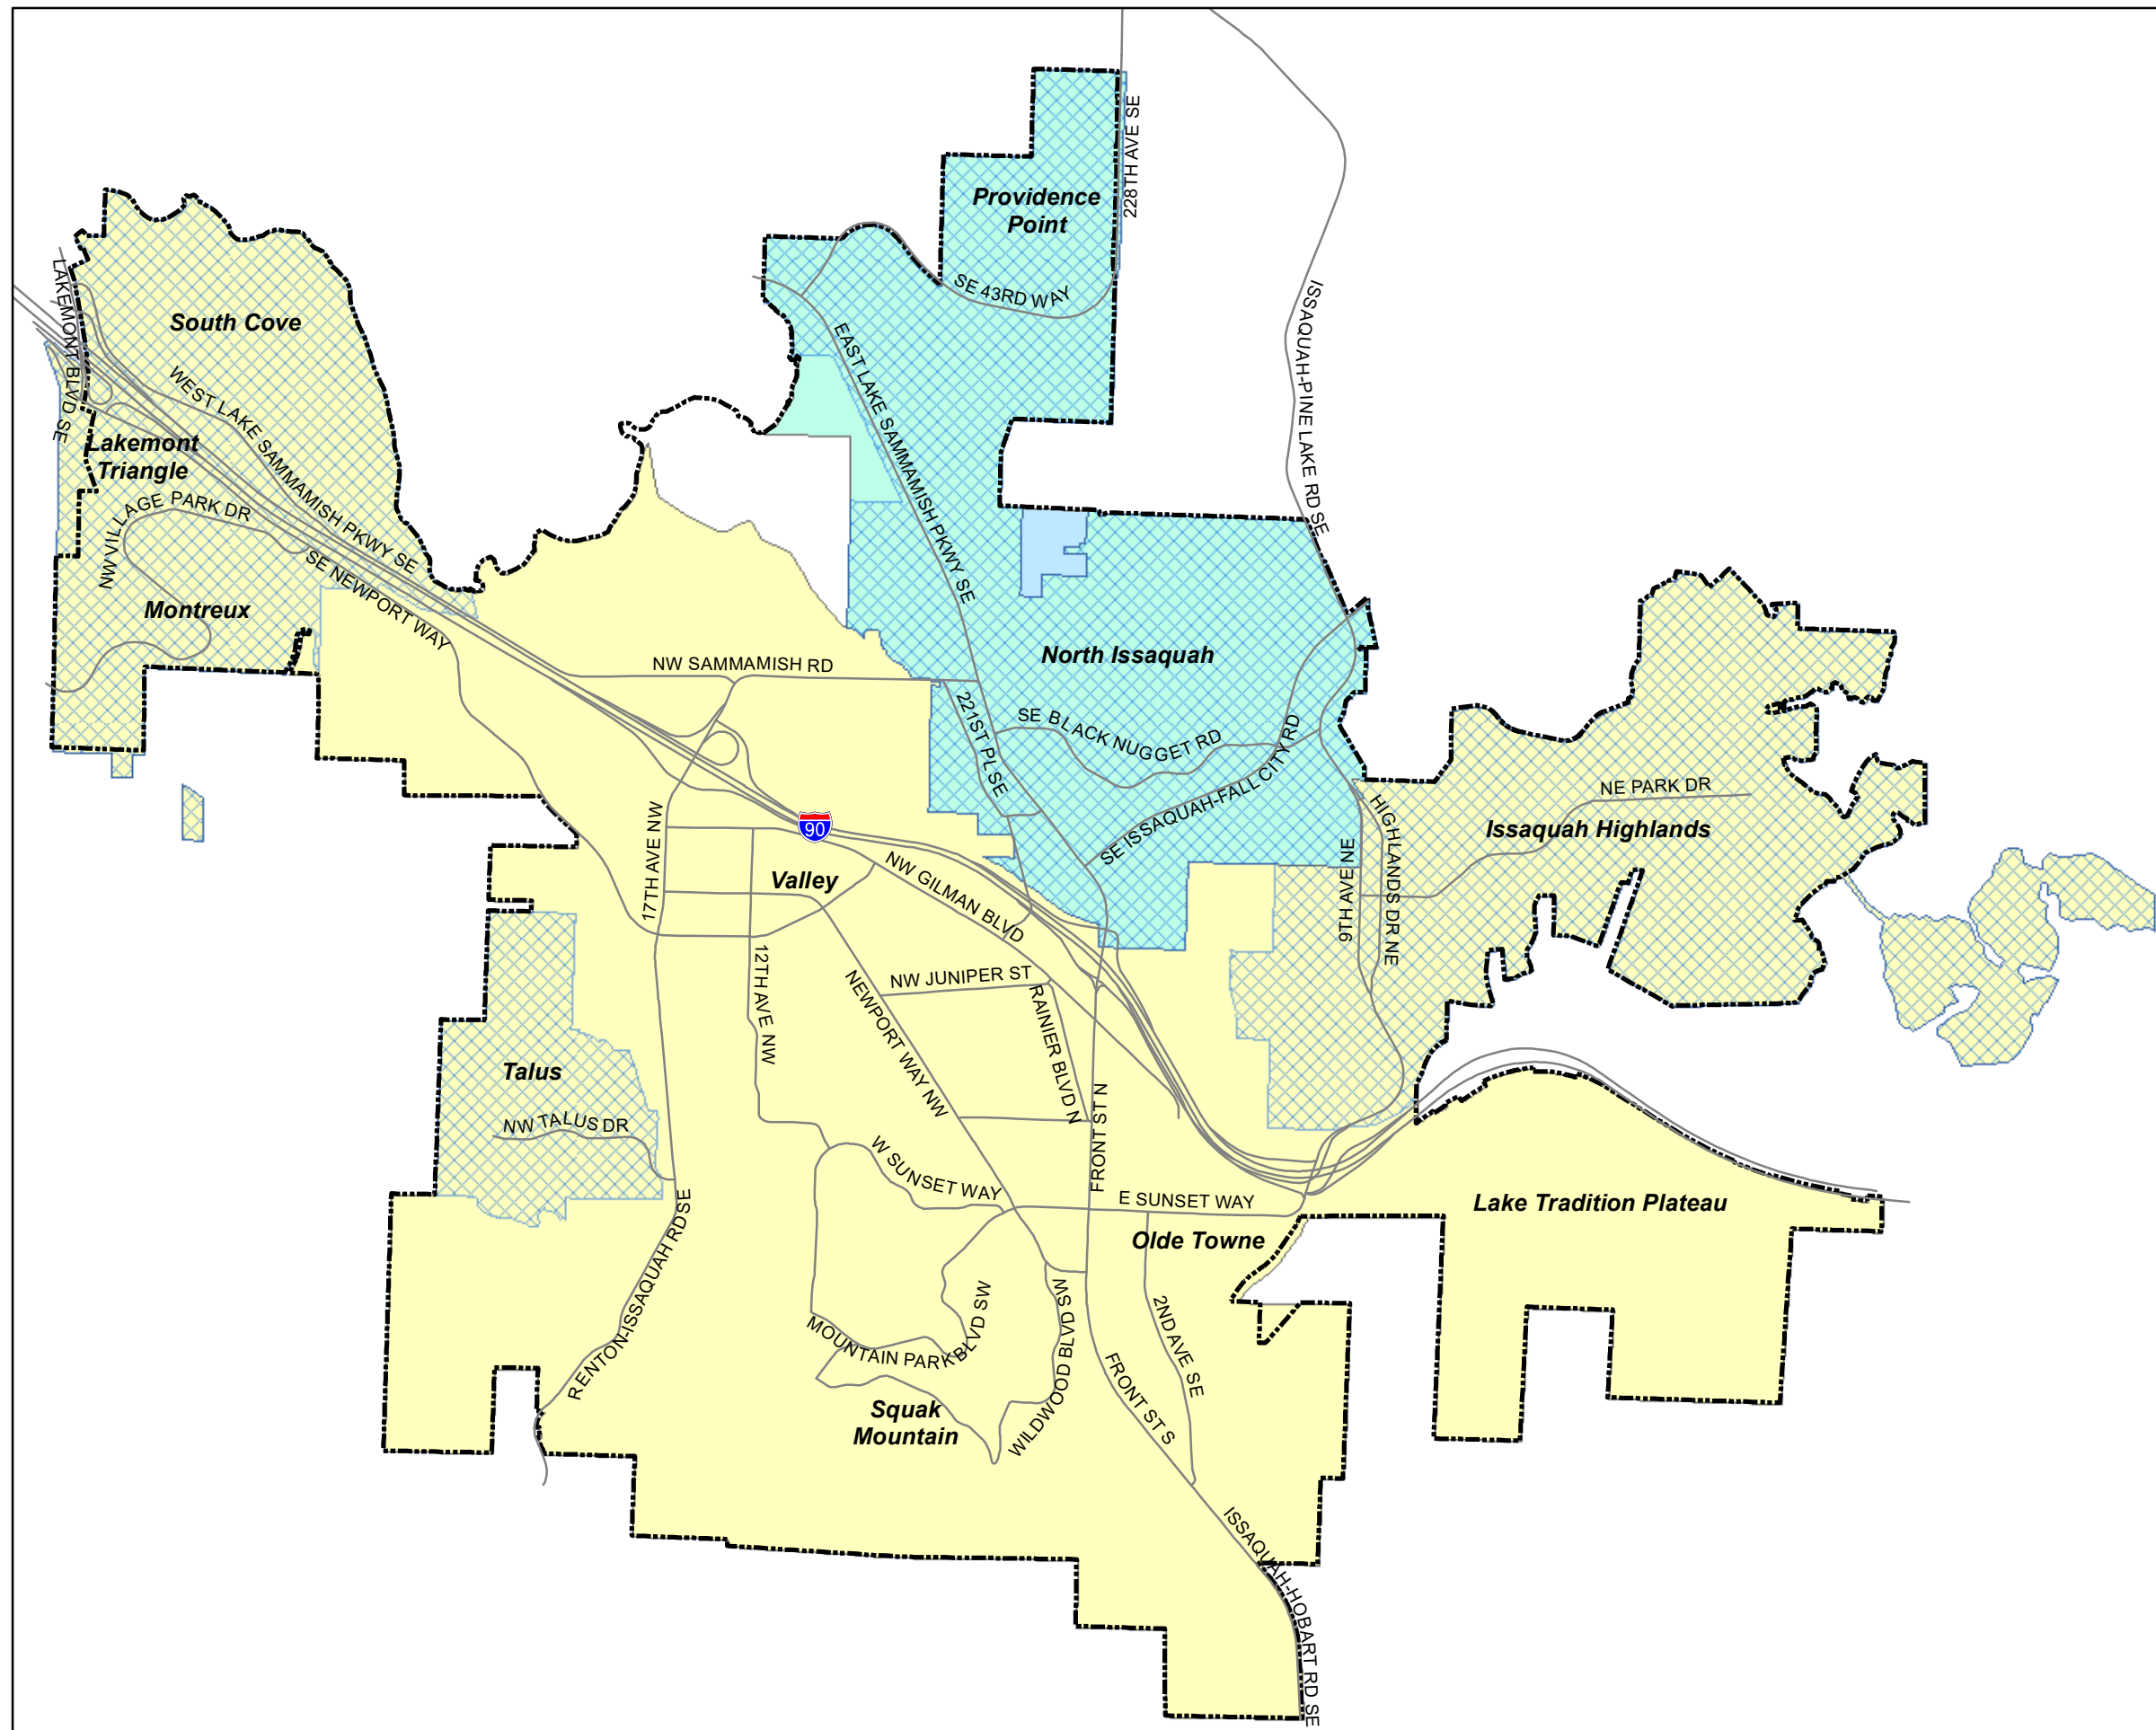

Fluoridated Areas *in the City of Issaquah*

-  Fluoridated Areas
- Water Service Areas**
-  City of Issaquah Water System
-  McDonald Water (Private System)
-  Sammamish Plateau Water & Sewer District
-  Major Streets
-  City Limits