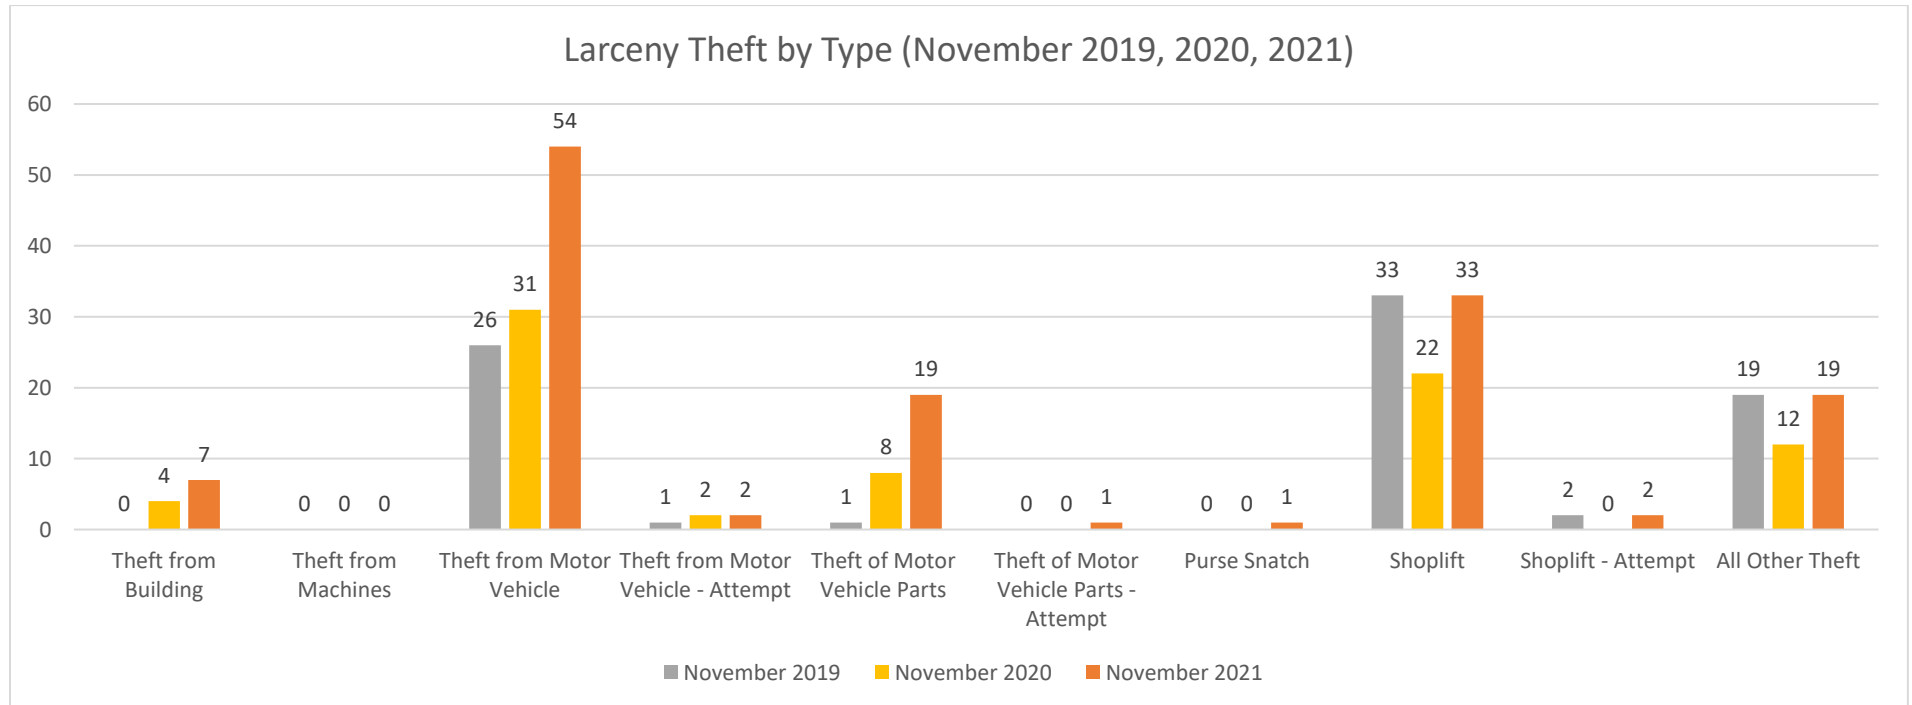

Issaquah Police Department Monthly Activity Report
November 2021

For more information, please visit our Police Community Dashboard at <https://www.issaquahwa.gov/2927/Community-Dashboard>

Part A Crimes Reported	November 2021	November 2020	November 2019	2021 YTD	2020 YTD	2019 YTD
Aggravated Assault	0	0	1	5	10	9
Arson	0	0	0	1	2	2
Burglary	15	8	9	140	89	71
Homicide	0	0	0	0	0	0
Fraud/Forgery	15	11	7	144	504	94
Larceny Theft	138	79	82	1179	818	878
Rape	0	0	1	5	4	9
Robbery	2	1	0	7	7	3
Motor Vehicle Theft	14	6	3	117	52	73
Part A Crimes - TOTAL	184	105	103	1598	1486	1139
Crimes Against Person - TOTAL	18	15	14	151	121	148
Crimes Against Property - TOTAL	34	30	21	339	641	298
Crimes Against Society - TOTAL	1	0	5	17	18	76

Issaquah Police Department Monthly Activity Report
November 2021

Communications	November 2021	November 2020	November 2019	2021 YTD	2020 YTD	2019 YTD
Call Center Calls - TOTAL	2573	3012	data not available	34384	36719	data not available

Larceny Theft Drill Down	November 2021	November 2020	November 2019	2021 YTD	2020 YTD	2019 YTD
Theft from Building	7	4	0	47	51	48
Theft from Machines	0	0	0	0	0	2
Theft from Motor Vehicle	54	31	26	433	262	266
Theft from Motor Vehicle - Attempt	2	2	1	20	14	4
Theft of Motor Vehicle Parts	19	8	1	186	35	18
Theft of Motor Vehicle Parts - Attempt	1	0	0	5	0	0
Purse Snatch	1	0	0	7	3	12
Shoplift	33	22	33	302	274	304
Shoplift - Attempt	2	0	2	5	3	4
All Other Theft	19	12	19	174	176	220
Larceny Theft Crimes - TOTAL	138	79	82	1179	818	878