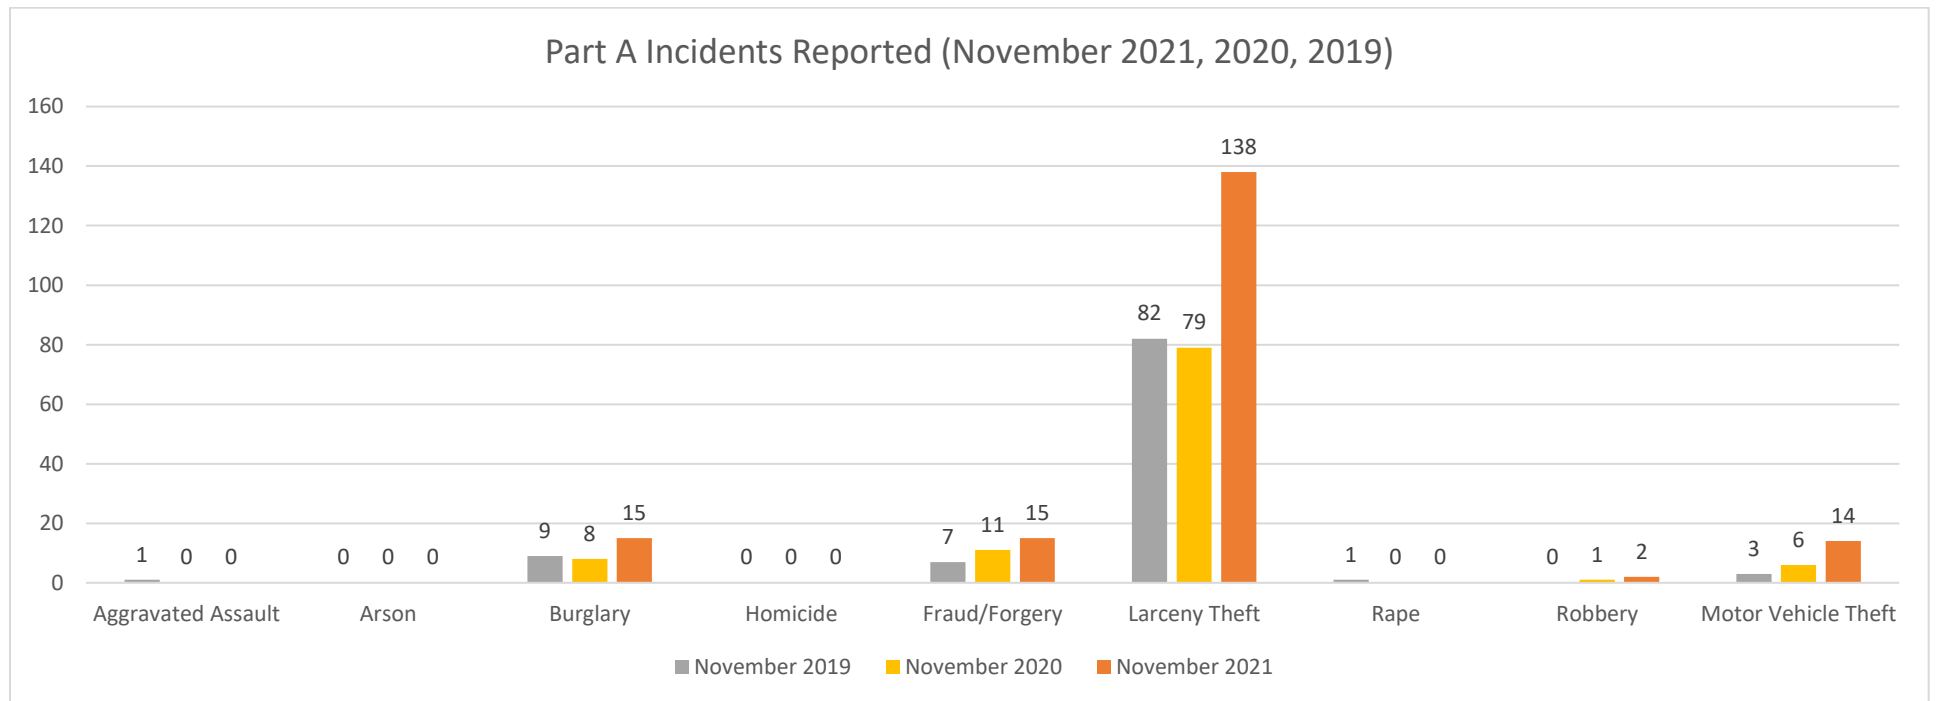

Issaquah Police Department Monthly Activity Report
November 2021

For more information, please visit our Police Community Dashboard at <https://www.issaquahwa.gov/2927/Community-Dashboard>

Part A Crimes Reported	November 2021	November 2020	November 2019	2021 YTD	2020 YTD	2019 YTD
Aggravated Assault	0	0	1	5	10	9
Arson	0	0	0	1	2	2
Burglary	15	8	9	140	89	71
Homicide	0	0	0	0	0	0
Fraud/Forgery	15	11	7	144	504	94
Larceny Theft	138	79	82	1179	818	878
Rape	0	0	1	5	4	9
Robbery	2	1	0	7	7	3
Motor Vehicle Theft	14	6	3	117	52	73
Part A Crimes - TOTAL	184	105	103	1598	1486	1139
Crimes Against Person - TOTAL	18	15	14	151	121	148
Crimes Against Property - TOTAL	34	30	21	339	641	298
Crimes Against Society - TOTAL	1	0	5	17	18	76

Larceny Theft Drill Down	November 2021	November 2020	November 2019	2021 YTD	2020 YTD	2019 YTD
Theft from Building	7	4	0	47	51	48
Theft from Machines	0	0	0	0	0	2
Theft from Motor Vehicle	54	31	26	433	262	266
Theft from Motor Vehicle - Attempt	2	2	1	20	14	4
Theft of Motor Vehicle Parts	19	8	1	186	35	18
Theft of Motor Vehicle Parts - Attempt	1	0	0	5	0	0
Purse Snatch	1	0	0	7	3	12
Shoplift	33	22	33	302	274	304
Shoplift - Attempt	2	0	2	5	3	4
All Other Theft	19	12	19	174	176	220
Larceny Theft Crimes - TOTAL	138	79	82	1179	818	878