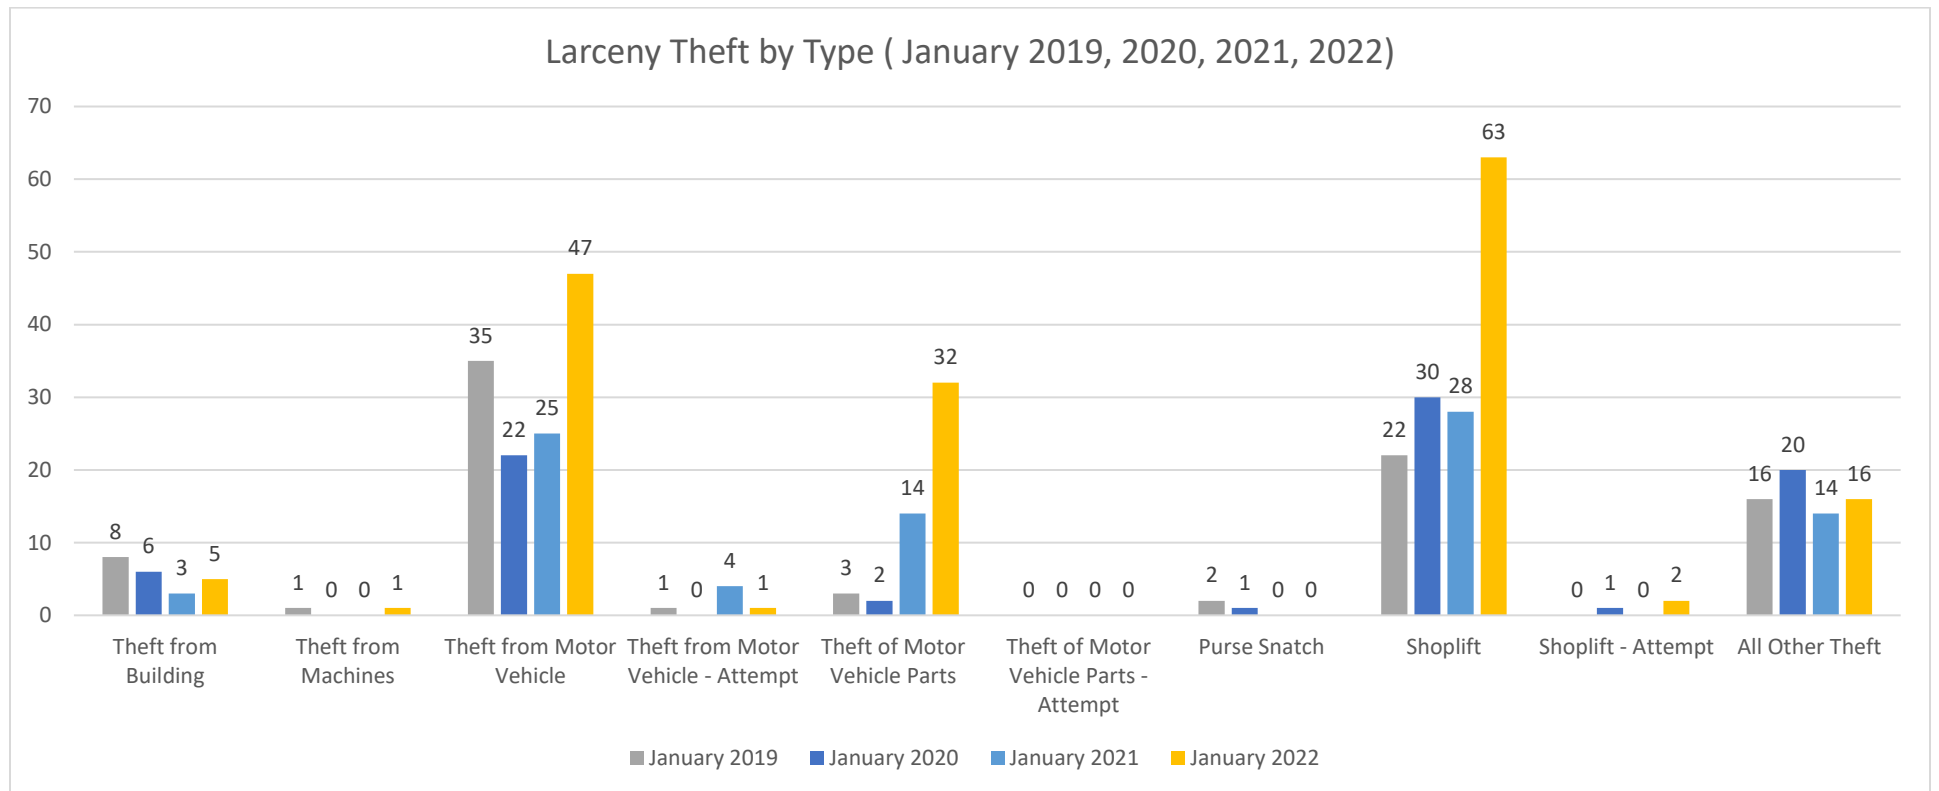

Issaquah Police Department Monthly Activity Report

January 2022

For more information, please visit our Police Community Dashboard at <https://www.issaquahwa.gov/2927/Community-Dashboard>

Part A Crimes Reported	January 2022	January 2021	January 2020	January 2019	2022 YTD	2021 YTD	2020 YTD	2019 YTD
Aggravated Assault	0	1	0	2	0	1	0	2
Arson	0	0	1	0	0	0	1	0
Burglary	17	15	8	8	17	15	8	8
Homicide	0	0	0	0	0	0	0	0
Fraud/Forgery	9	13	9	8	9	13	9	8
Larceny Theft	167	88	82	88	167	88	82	88
Rape	0	1	0	2	0	1	0	2
Robbery	2	0	0	0	2	0	0	0
Motor Vehicle Theft	21	12	8	5	21	12	8	5
Part A Crimes - TOTAL	216	130	108	113	216	130	108	113
Crimes Against Person - TOTAL	13	8	20	20	13	8	20	20
Crimes Against Property - TOTAL	28	30	25	32	28	30	25	32
Crimes Against Society - TOTAL	1	5	5	6	1	5	5	6

Larceny Theft Drill Down	January 2022	January 2021	January 2020	January 2019	2022 YTD	2021 YTD	2020 YTD	2019 YTD
Theft from Building	5	3	6	8	5	3	6	8
Theft from Machines	1	0	0	1	1	0	0	1
Theft from Motor Vehicle	47	25	22	35	47	25	22	35
Theft from Motor Vehicle - Attempt	1	4	0	1	1	4	0	1
Theft of Motor Vehicle Parts	32	14	2	3	32	14	2	3
Theft of Motor Vehicle Parts - Attempt	0	0	0	0	0	0	0	0
Purse Snatch	0	0	1	2	0	0	1	2
Shoplift	63	28	30	22	63	28	30	22
Shoplift - Attempt	2	0	1	0	2	0	1	0
All Other Theft	16	14	20	16	16	14	20	16
Larceny Theft Crimes - TOTAL	167	88	82	88	167	88	82	88