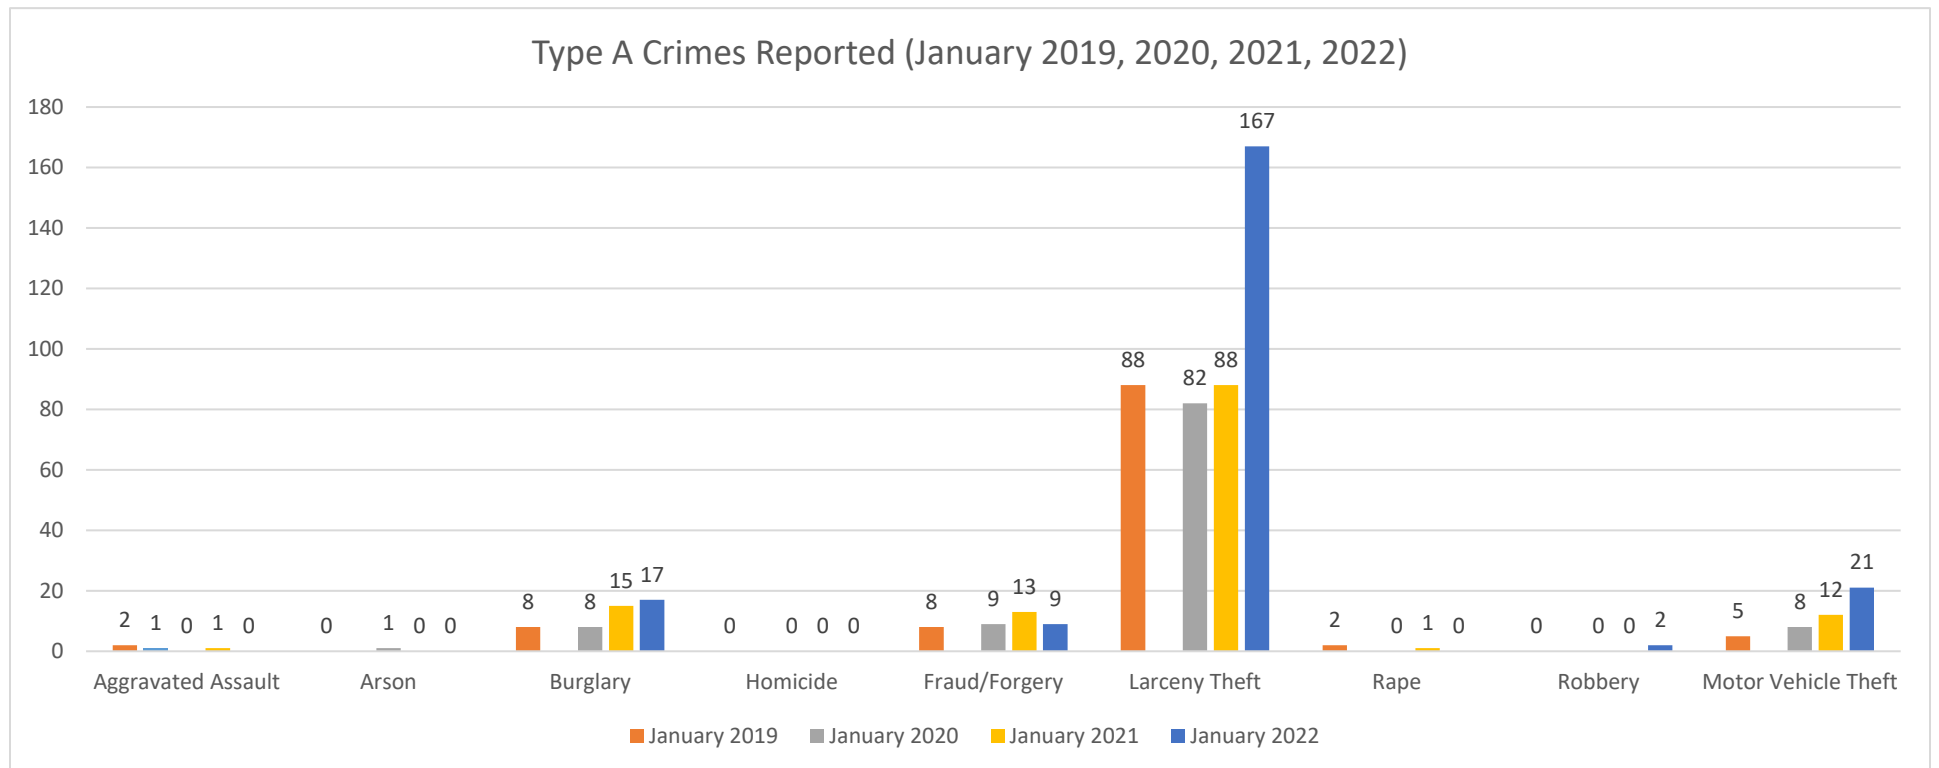

Issaquah Police Department Monthly Activity Report

January 2022

For more information, please visit our Police Community Dashboard at <https://www.issaquahwa.gov/2927/Community-Dashboard>

Part A Crimes Reported	January 2022	January 2021	January 2020	January 2019	2022 YTD	2021 YTD	2020 YTD	2019 YTD
Aggravated Assault	0	1	0	2	0	1	0	2
Arson	0	0	1	0	0	0	1	0
Burglary	17	15	8	8	17	15	8	8
Homicide	0	0	0	0	0	0	0	0
Fraud/Forgery	9	13	9	8	9	13	9	8
Larceny Theft	167	88	82	88	167	88	82	88
Rape	0	1	0	2	0	1	0	2
Robbery	2	0	0	0	2	0	0	0
Motor Vehicle Theft	21	12	8	5	21	12	8	5
Part A Crimes - TOTAL	216	130	108	113	216	130	108	113
Crimes Against Person - TOTAL	13	8	20	20	13	8	20	20
Crimes Against Property - TOTAL	28	30	25	32	28	30	25	32
Crimes Against Society - TOTAL	1	5	5	6	1	5	5	6

Larceny Theft Drill Down	January 2022	January 2021	January 2020	January 2019	2022 YTD	2021 YTD	2020 YTD	2019 YTD
Theft from Building	5	3	6	8	5	3	6	8
Theft from Machines	1	0	0	1	1	0	0	1
Theft from Motor Vehicle	47	25	22	35	47	25	22	35
Theft from Motor Vehicle - Attempt	1	4	0	1	1	4	0	1
Theft of Motor Vehicle Parts	32	14	2	3	32	14	2	3
Theft of Motor Vehicle Parts - Attempt	0	0	0	0	0	0	0	0
Purse Snatch	0	0	1	2	0	0	1	2
Shoplift	63	28	30	22	63	28	30	22
Shoplift - Attempt	2	0	1	0	2	0	1	0
All Other Theft	16	14	20	16	16	14	20	16
Larceny Theft Crimes - TOTAL	167	88	82	88	167	88	82	88