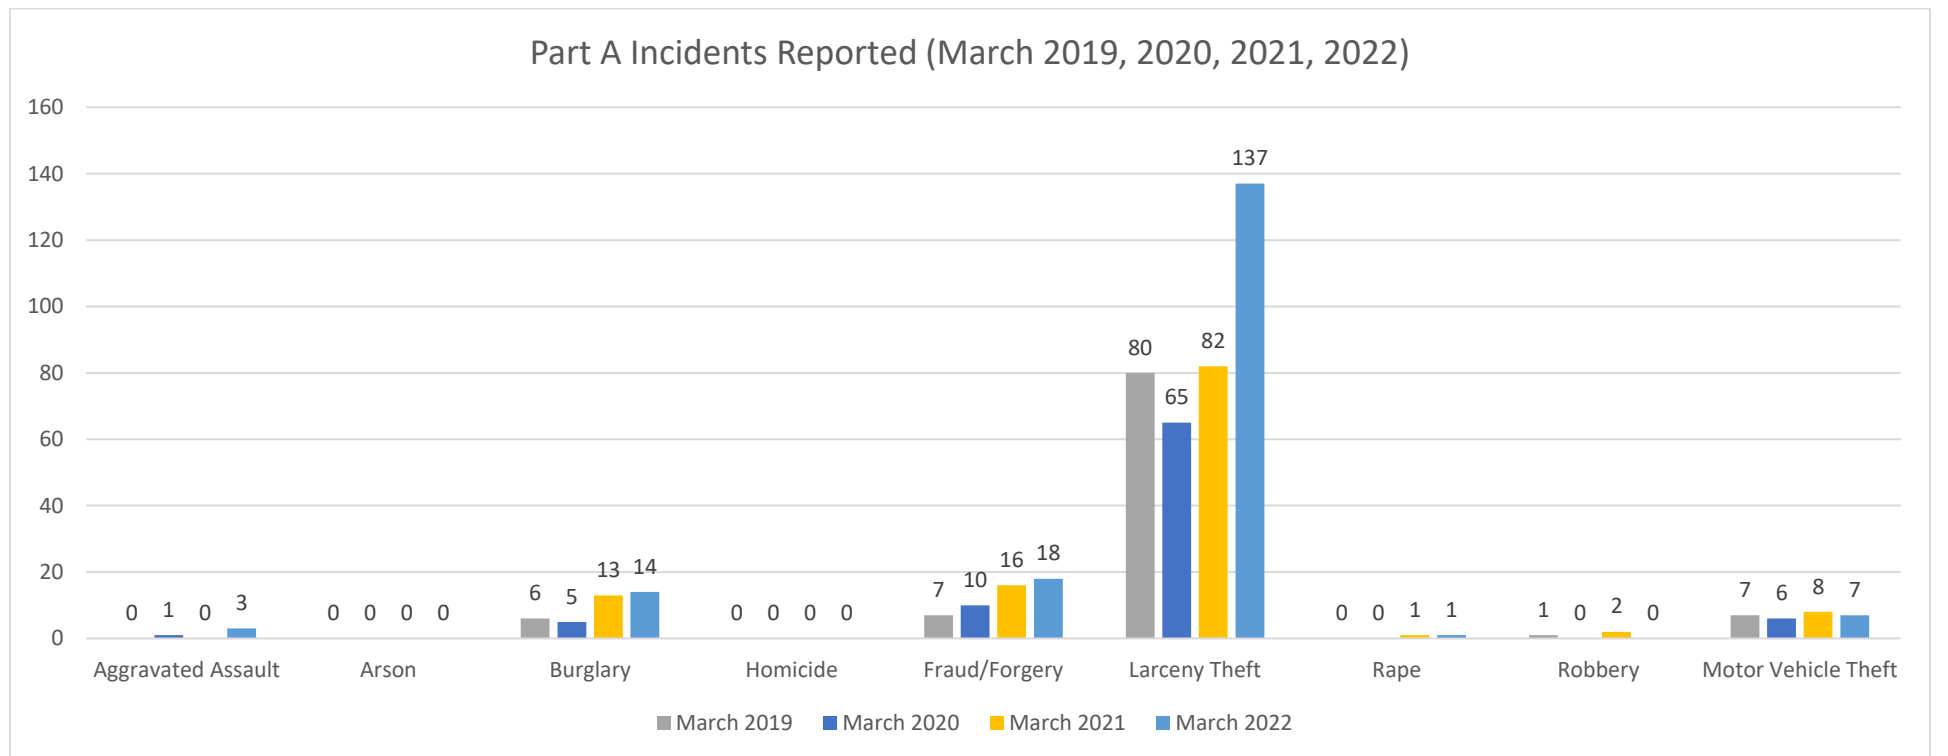

Issaquah Police Department Monthly Activity Report
March 2022

For more information, please visit our Police Community Dashboard at <https://www.issaquahwa.gov/2927/Community-Dashboard>

Part A Crimes Reported	March 2022	March 2021	March 2020	March 2019	2022 YTD	2021 YTD	2020 YTD	2019 YTD
Aggravated Assault	3	0	1	0	3	1	1	2
Arson	0	0	0	0	0	0	2	0
Burglary	14	13	5	6	43	47	21	20
Homicide	0	0	0	0	0	0	0	0
Fraud/Forgery	18	16	10	7	44	42	30	24
Larceny Theft	137	82	65	80	450	252	223	226
Rape	1	1	0	0	1	2	0	4
Robbery	0	2	0	1	4	2	1	1
Motor Vehicle Theft	7	8	6	7	37	27	17	17
Part A Crimes - TOTAL	180	122	87	101	582	373	295	294
Crimes Against Person - TOTAL	15	14	14	14	42	19	57	33
Crimes Against Property - TOTAL	76	59	23	43	117	60	80	54
Crimes Against Society - TOTAL	4	0	6	11	3	7	13	12

Larceny Theft Drill Down	March 2022	March 2021	March 2020	March 2019		2022 YTD	2021 YTD	2020 YTD	2019 YTD
Theft from Building	7	4	6	3		15	12	17	15
Theft from Machines	0	0	0	0		1	0	0	1
Theft from Motor Vehicle	41	35	14	22		126	87	57	74
Theft from Motor Vehicle - Attempt	3	0	0	0		9	4	0	1
Theft of Motor Vehicle Parts	23	9	1	2		72	36	6	7
Theft of Motor Vehicle Parts - Attempt	0	0	0	0		1	0	0	0
Purse Snatch	0	0	1	1		1	0	2	5
Shoplift	49	23	31	24		181	78	96	57
Shoplift - Attempt	1	0	1	1		4	0	2	1
All Other Theft	13	11	11	27		40	35	43	65
Larceny Theft Crimes - TOTAL	137	82	65	80		450	252	223	226

Type A Incidents Reported, Past Six Months (October 2021 - March 2022)