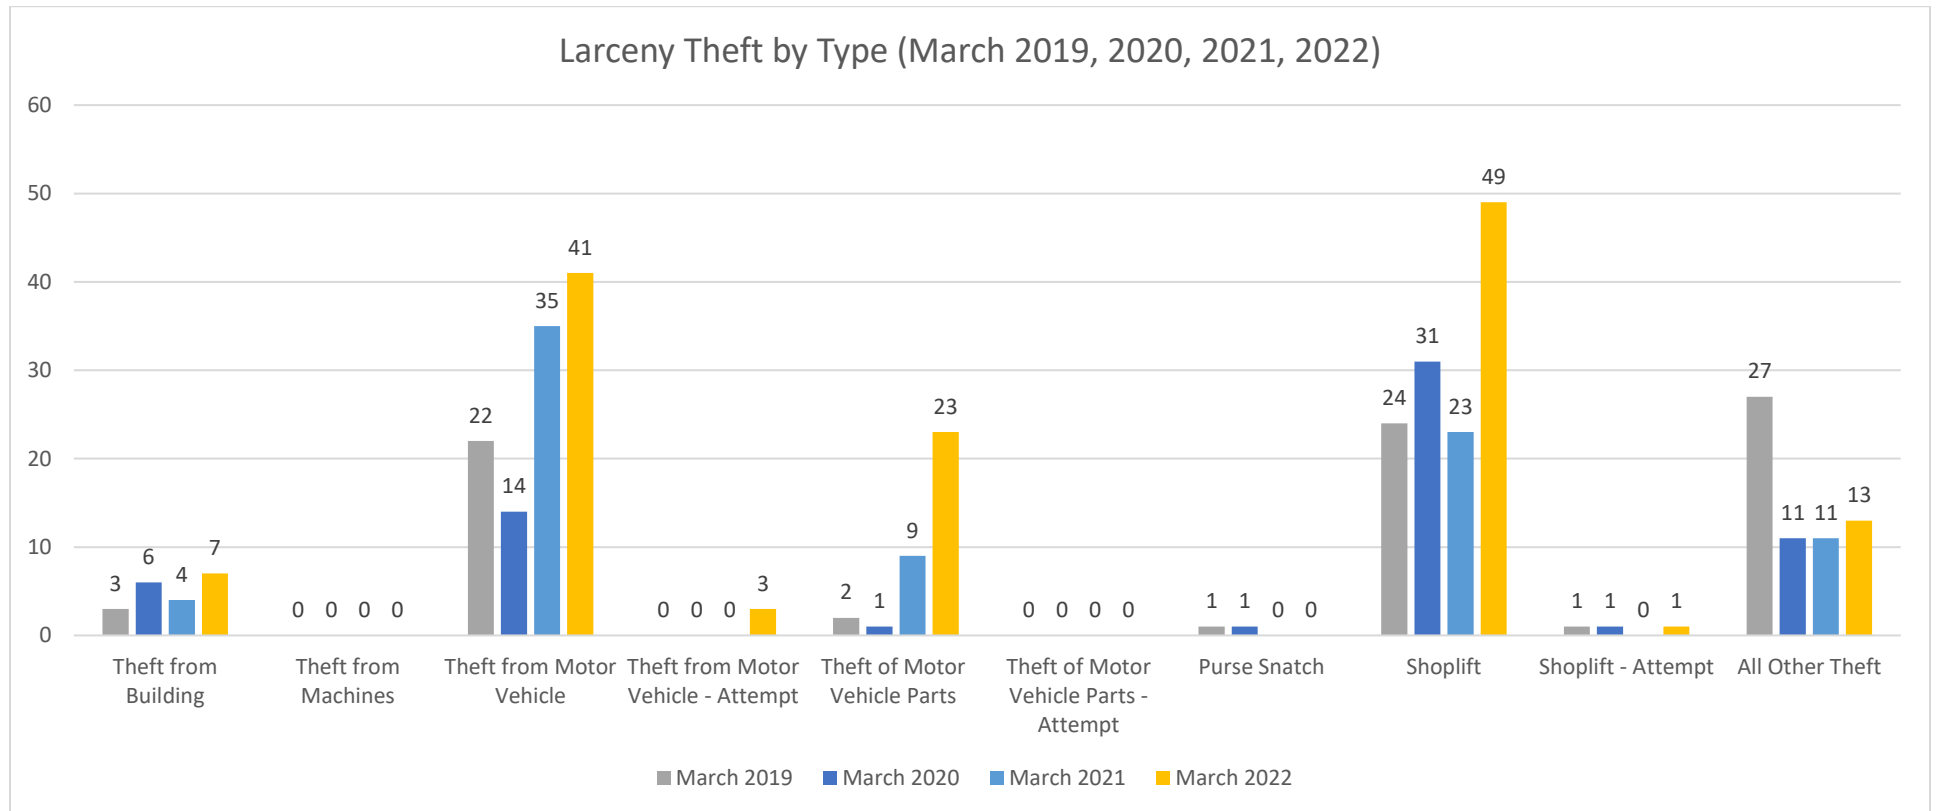

Issaquah Police Department Monthly Activity Report
March 2022

For more information, please visit our Police Community Dashboard at <https://www.issaquahwa.gov/2927/Community-Dashboard>

Part A Crimes Reported	March 2022	March 2021	March 2020	March 2019	2022 YTD	2021 YTD	2020 YTD	2019 YTD
Aggravated Assault	3	0	1	0	3	1	1	2
Arson	0	0	0	0	0	0	2	0
Burglary	14	13	5	6	43	47	21	20
Homicide	0	0	0	0	0	0	0	0
Fraud/Forgery	18	16	10	7	44	42	30	24
Larceny Theft	137	82	65	80	450	252	223	226
Rape	1	1	0	0	1	2	0	4
Robbery	0	2	0	1	4	2	1	1
Motor Vehicle Theft	7	8	6	7	37	27	17	17
Part A Crimes - TOTAL	180	122	87	101	582	373	295	294
Crimes Against Person - TOTAL	15	14	14	14	42	19	57	33
Crimes Against Property - TOTAL	76	59	23	43	117	60	80	54
Crimes Against Society - TOTAL	4	0	6	11	3	7	13	12

Larceny Theft Drill Down	March 2022	March 2021	March 2020	March 2019		2022 YTD	2021 YTD	2020 YTD	2019 YTD
Theft from Building	7	4	6	3		15	12	17	15
Theft from Machines	0	0	0	0		1	0	0	1
Theft from Motor Vehicle	41	35	14	22		126	87	57	74
Theft from Motor Vehicle - Attempt	3	0	0	0		9	4	0	1
Theft of Motor Vehicle Parts	23	9	1	2		72	36	6	7
Theft of Motor Vehicle Parts - Attempt	0	0	0	0		1	0	0	0
Purse Snatch	0	0	1	1		1	0	2	5
Shoplift	49	23	31	24		181	78	96	57
Shoplift - Attempt	1	0	1	1		4	0	2	1
All Other Theft	13	11	11	27		40	35	43	65
Larceny Theft Crimes - TOTAL	137	82	65	80		450	252	223	226