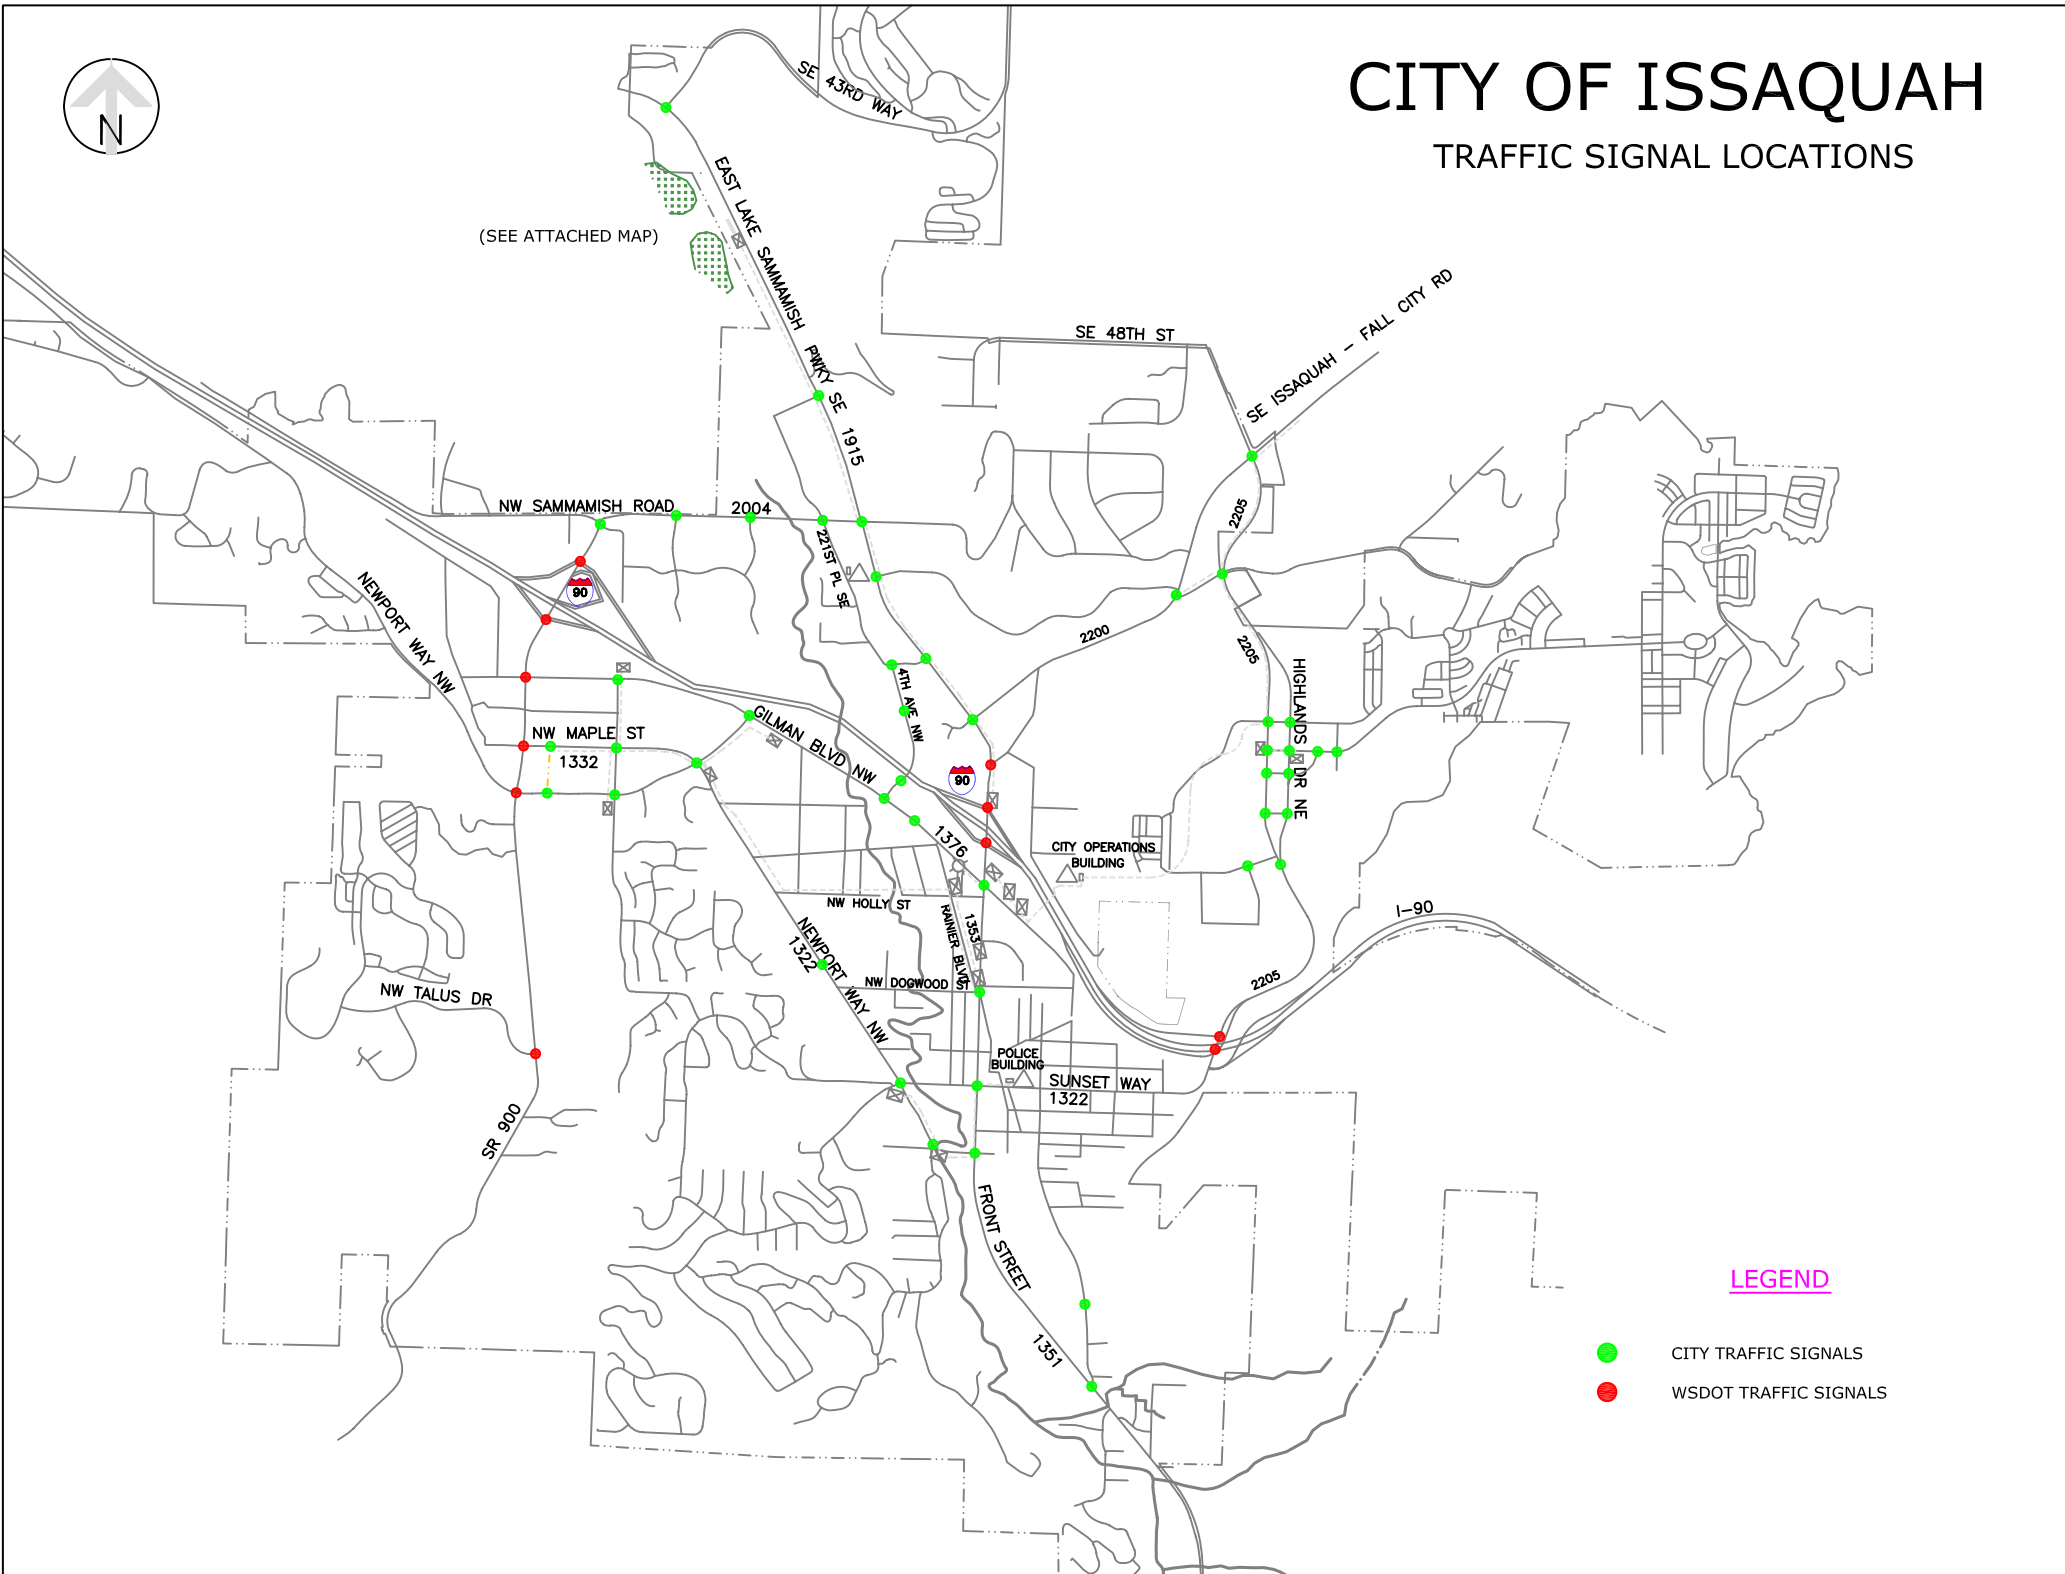

CITY OF ISSAQUAH

TRAFFIC SIGNAL LOCATIONS

(SEE ATTACHED MAP)

LEGEND

-  CITY TRAFFIC SIGNALS
-  WSDOT TRAFFIC SIGNALS