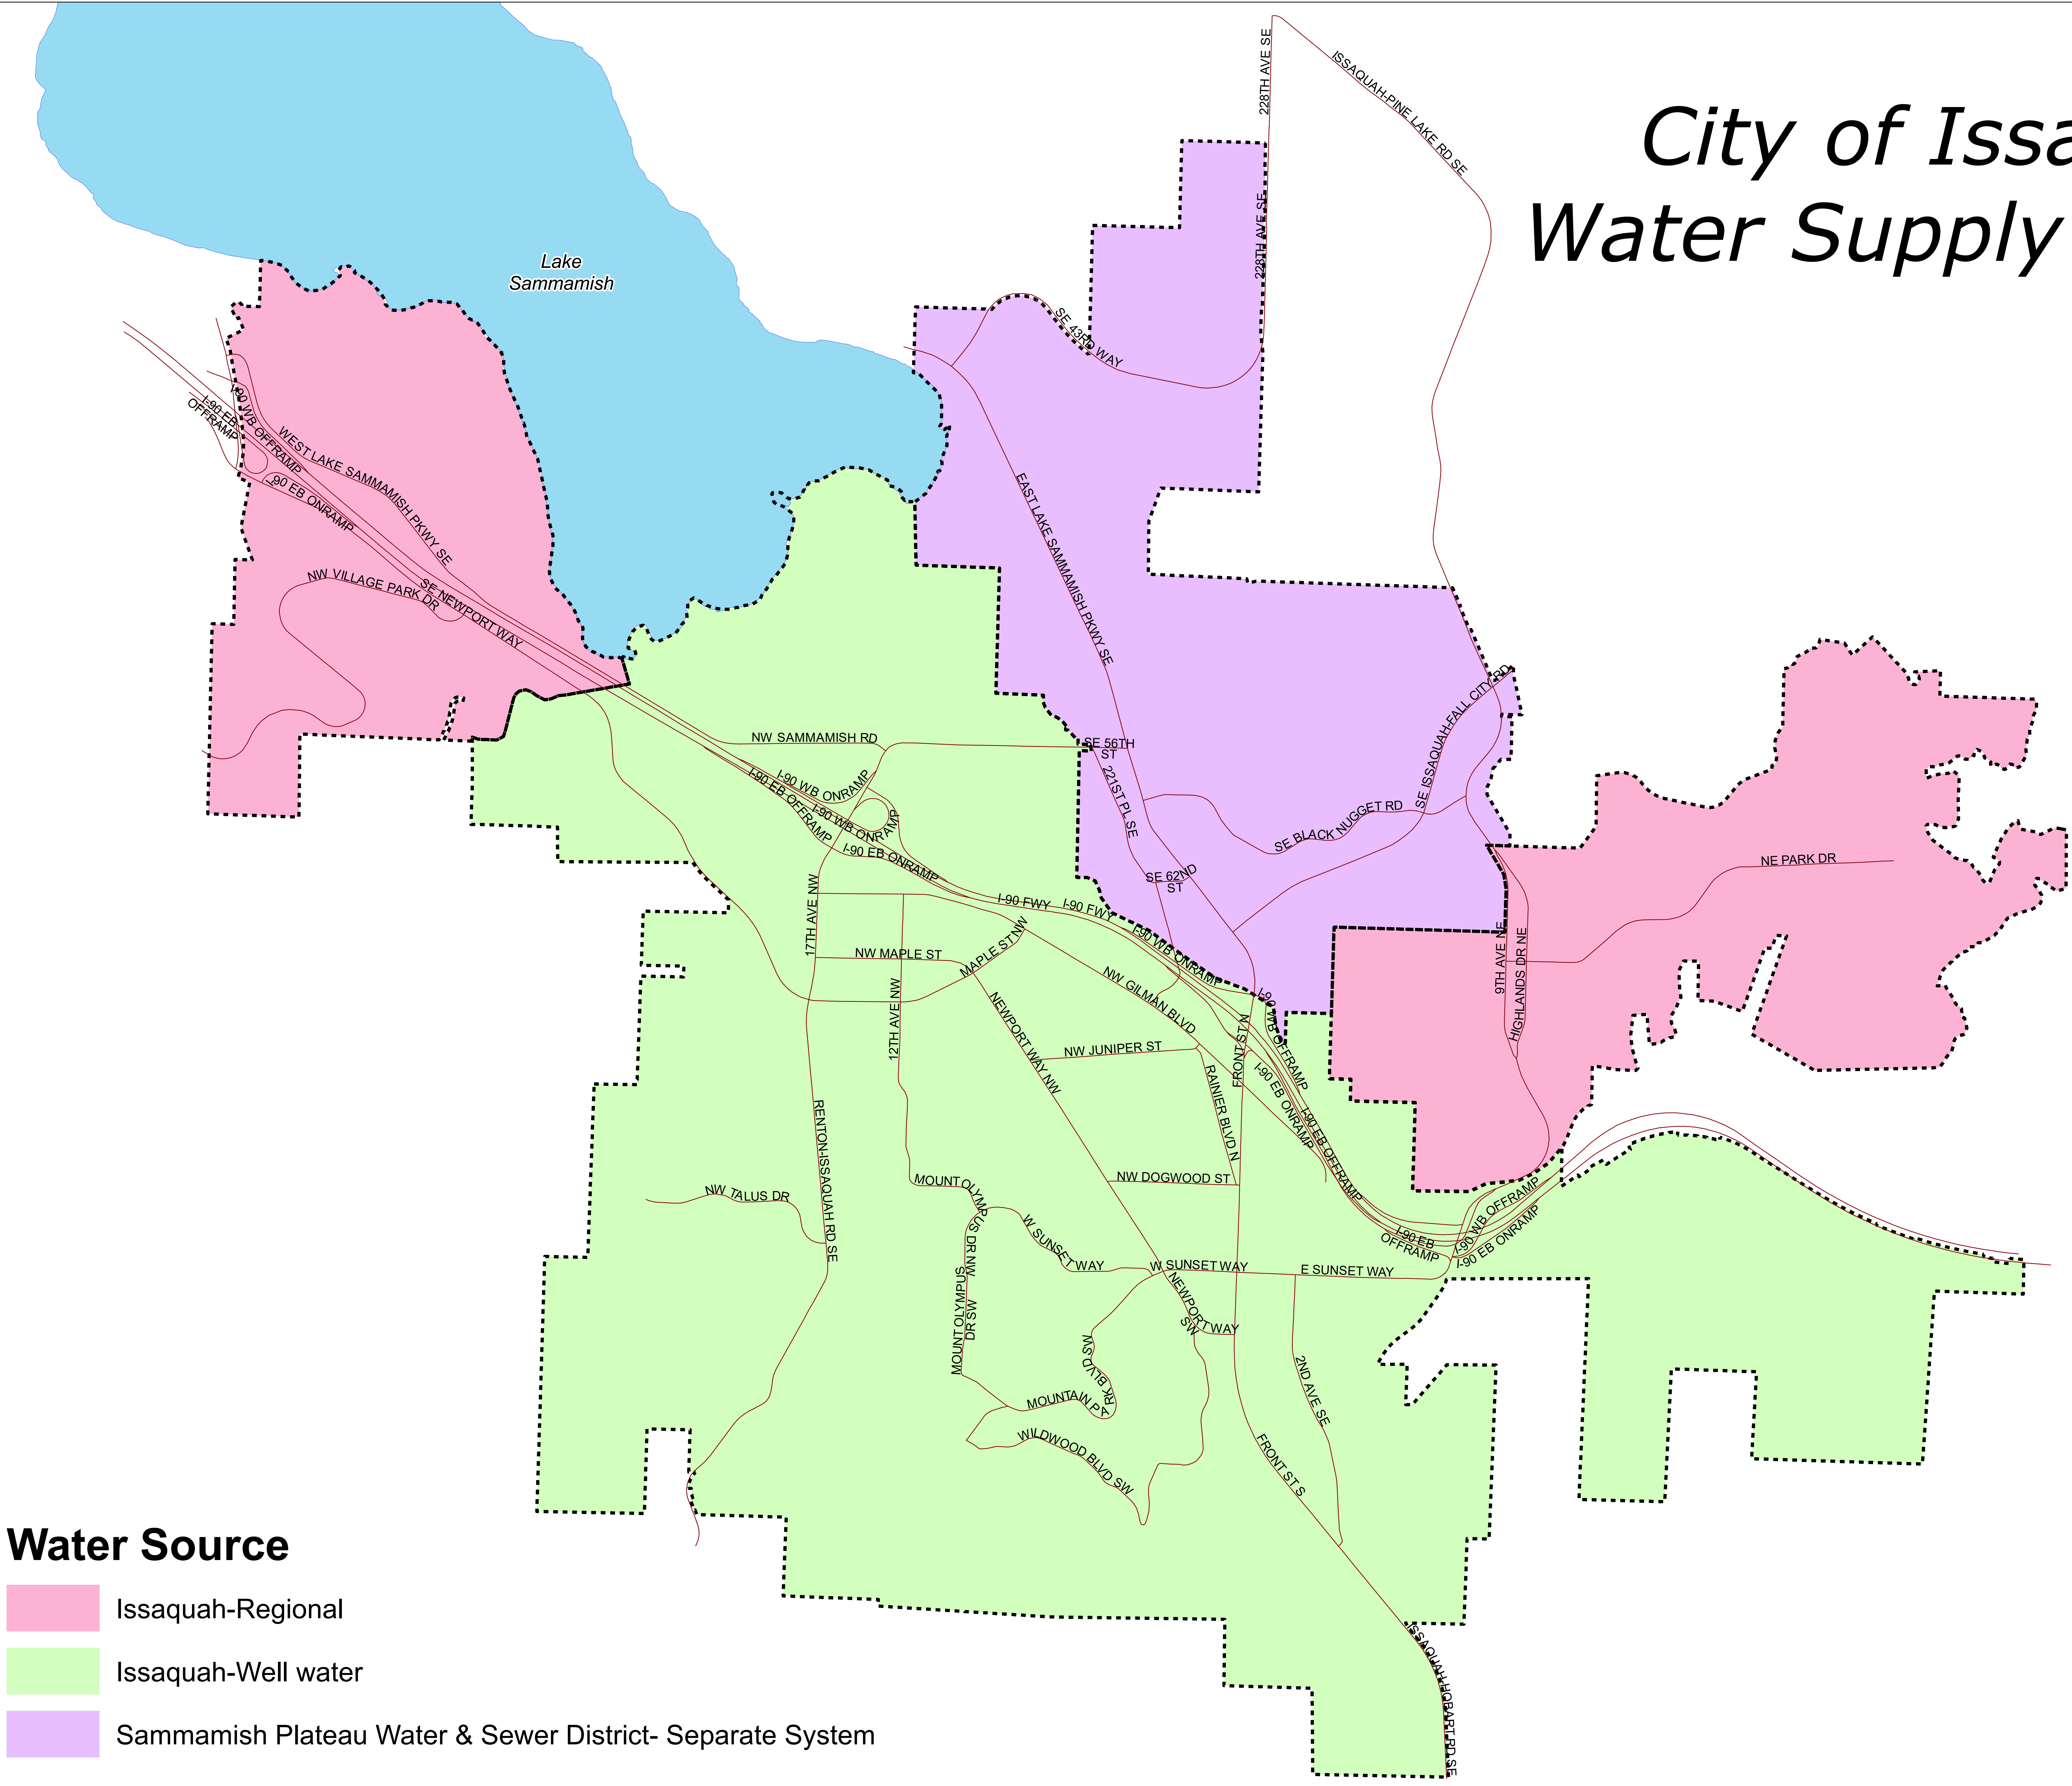

City of Issaquah Water Supply Sources

Water Source

- Issaquah-Regional
- Issaquah-Well water
- Sammamish Plateau Water & Sewer District- Separate System

Map to be used for planning purposes only. Accuracy of information subject to change due to periodic revisions and updates.

Sources:
City of Issaquah GIS