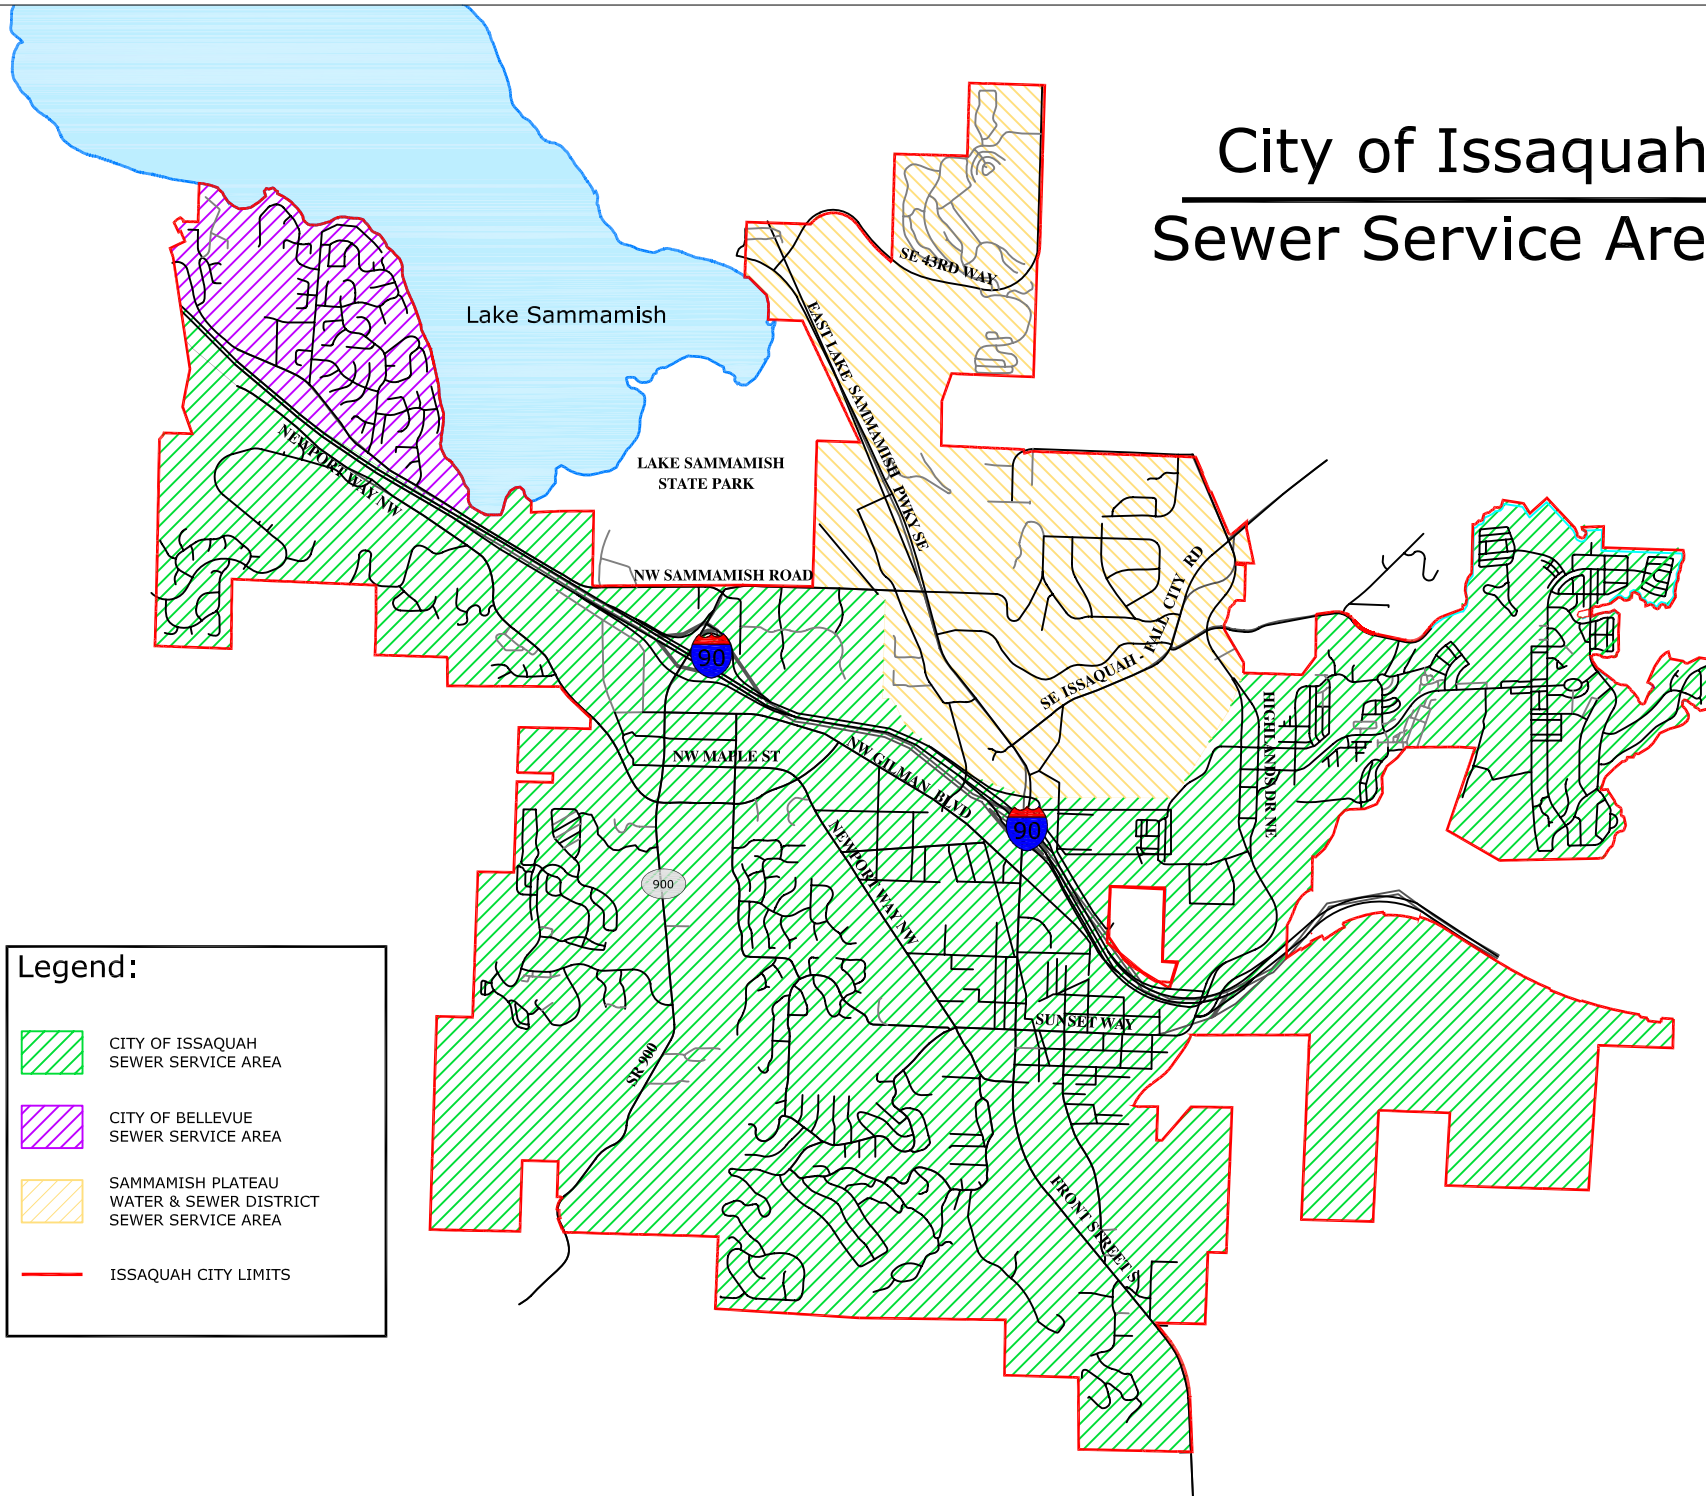

City of Issaquah Sewer Service Areas

Legend:

-  CITY OF ISSAQUAH SEWER SERVICE AREA
-  CITY OF BELLEVUE SEWER SERVICE AREA
-  SAMMAMISH PLATEAU WATER & SEWER DISTRICT SEWER SERVICE AREA
-  ISSAQUAH CITY LIMITS